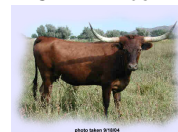

CWR Windchime