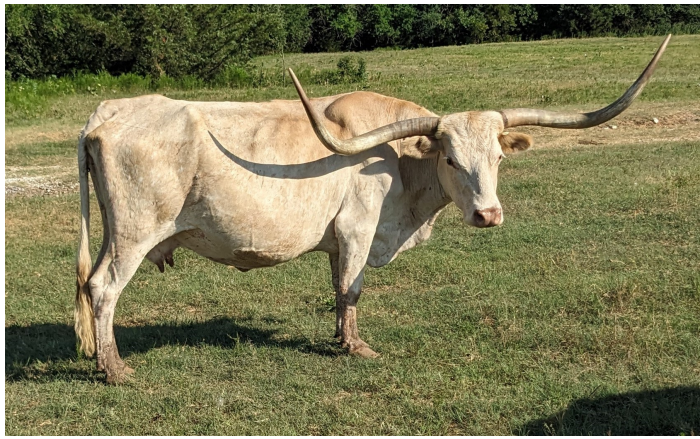

Sunrise Cowgirl CPL

Date of Birth: 06/13/2013
Registration 1: Pending
Sale Price: \$

Courtesy of Commanders Place Longhorns

A Hustler 969 daughter out of a First Command CPL daughter. CPL Genetics, a welcome return.

TTT: 49.5000 on 07/20/2015

Sunrise Cowgirl CPL

Hustler 969

Midnight Cowgirl CPL

LC BLADEN

SHAFT

FIRST COMMAND CPL

BH Once Again 810