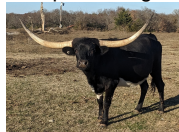

# Nashville Cowgirl CPL

Date of Birth: 01/23/2024

Courtesy of Commanders Place Longhorns

Nashville Cowgirl CPL

PCC Run Away Gray

Memphis Cowgirl CPL

PCC FRONT RUNNER

WF DUMPLING

GENERAL LEE TEXA 167

Cadillac Sue Cowgirl CPL

PCC RIM ROCK

PCC FLYING SPARKLES

WIREGRASS GUNS A SMOKIN

PPF Gun Flower

Cowboy Catchit Chex

SHAMROCK 2SPOT VAN HORNE