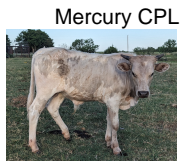

Mercury CPL

Date of Birth: 01/14/2024

Courtesy of Commanders Place Longhorns

Mercury CPL

PCC Run Away Gray

Cadillac Sue Cowgirl CPL

PCC FRONT RUNNER

WF DUMPLING

FIRST COMMAND CPL

M Arrow Suzie Chex

PCC RIM ROCK

PCC FLYING SPARKLES

WIREGRASS GUNS A SMOKIN

PPF Gun Flower

Top Caliber

SWINGIN EASY