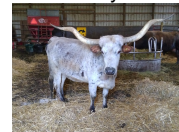

Orchids and Pearls CPL

Date of Birth: 03/24/2022
Sale Price: $4,000.00

10 or more 80"+ TTT animals in her pedigree. An exceptional pedigree going way back to many breed legends. Maternal grand-dam is Field of Pearls. Large framed and will make an exceptional Futurity Candidate. Not anxious to part with this one. Did I mention that her Maternal Grand Dam is Field of Pearls?

Smoky Roan

<http://www.hiredhandsoftware.com>