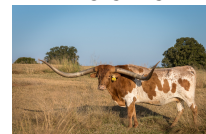

BL RIO CATCHIT