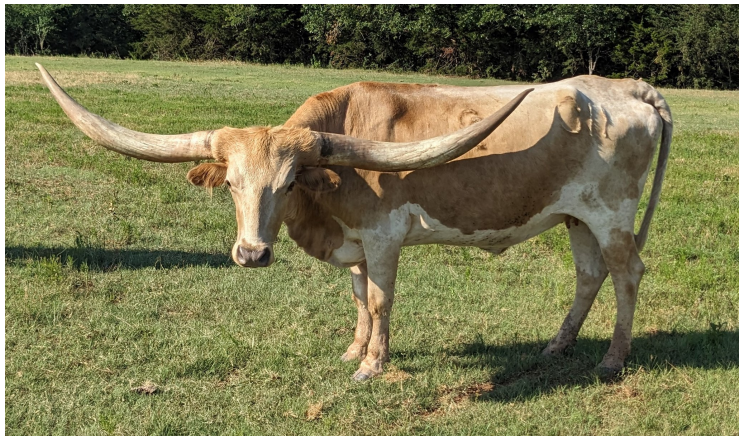

# Kapiolani Cowgirl CPL

**Date of Birth:** 05/01/2020  
**Breeder:** Commanders Place Longhorns  
**Owner:** Commanders Place Longhorns

Courtesy of Commanders Place Longhorns

A 2021 and 2022 Double Horn Showcase Champion. Thick boned, dark gold dappled lineback with substantial angled back horns. She is out of one of our favorite cows, from of our best producing cow families. 13-80"+ TTT animals in her pedigree, including a clone of Rutledge's Miss Sue. Her sire is leading horn producer of grulla and dilute calves.

**Total Horn:** 101.0000 on 10/03/2024  
**TTT:** 84.1750 on 10/03/2024  
**Weight:** 1112.0000 on 10/03/2024  
**Composite:** 185.1875 on 10/03/2024

Kapiolani Cowgirl CPL

PCC Run Away Gray

Cadillac Sue Cowgirl CPL