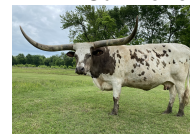

## Buttercream Cowgirl CPL

**Date of Birth:** 03/29/2020  
**Breeder:** Commanders Place Longhorns  
**Owner:** Commanders Place Longhorns

Courtesy of Commanders Place Longhorns

Light colored grulla, smooth and thick with a lineback speckled pattern that glows in the sunlight! 9-80"+ TTT animals in pedigree. Dam is daughter of 6X HSC/LWC TH (106.75") Champion, Hustler 969. Sire is leading horn producer of grulla and dilute calves. Heifer sexed PCC Run Away Gray semen now available!

Hustler 969

J. R. WILLOW

PCC RIM ROCK

PCC FLYING SPARKLES

WIREGRASS GUNS A SMOKIN

PPF Gun Flower

LC BLADEN

SHAFT